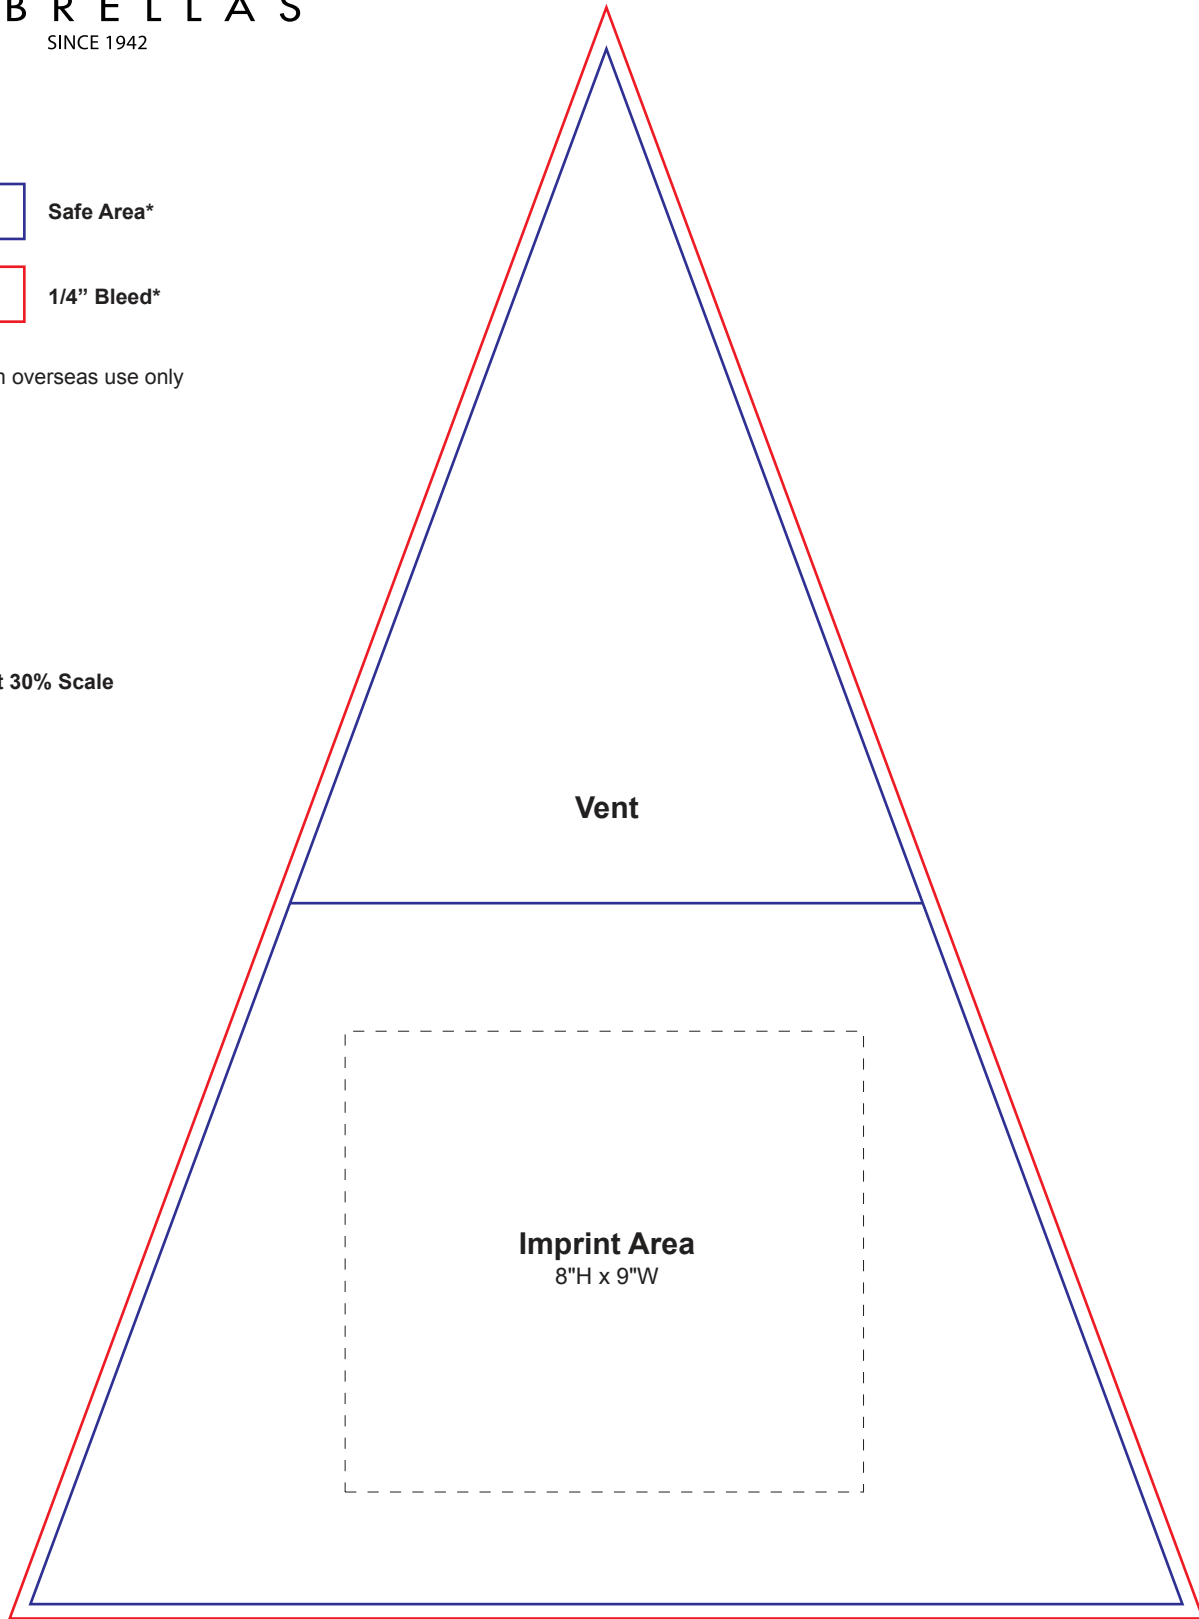

SB-2700 (Formerly Item# 108UVB-V)

 **Safe Area***

 **1/4" Bleed***

*For custom overseas use only

Panel Is At 30% Scale

↑
Height: 27"

← Width: 20" →